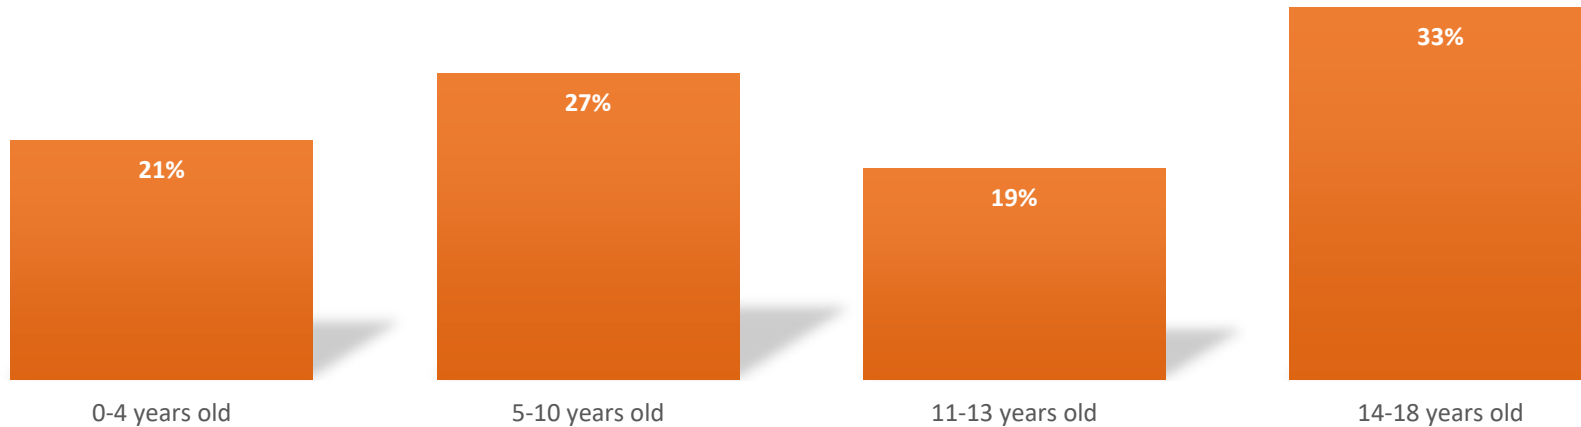

**23RD ANNUAL ANGEL TREE CHRISTMAS PARTY  
GATEWAY CHURCH OF THE NAZARENE - MURRIETA - DEC 16TH, 2023  
DISTRIBUTION BY AGE GROUP**

**23RD ANNUAL ANGEL TREE CHRISTMAS PARTY  
GATEWAY CHURCH OF THE NAZARENE - MURRIETA - DEC 16TH, 2023  
TOTAL ETHNIC DISTRIBUTION**

- Hispanic
- Caucasian
- African American
- Native American

23RD ANNUAL ANGEL TREE CHRISTMAS PARTY  
GATEWAY CHURCH OF THE NAZARENE - MURRIETA - DEC 16TH, 2023  
GENDER DISTRIBUTION

- Boys
- Girls

23RD ANNUAL ANGEL TREE CHRISTMAS PARTY  
GATEWAY CHURCH OF THE NAZARENE - MURRIETA - DEC 16TH, 2023  
DISTRIBUTION BY DISTRICT OF RESIDENCE