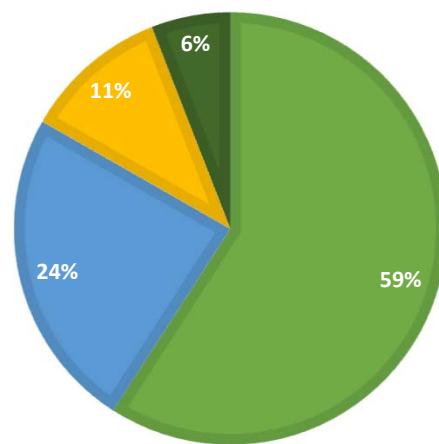

**23RD ANNUAL ANGEL TREE CHRISTMAS PARTY  
GATEWAY CHURCH OF THE NAZARENE - MURRIETA - DEC 16TH, 2023  
DISTRIBUTION BY AGE GROUP**

**23RD ANNUAL ANGEL TREE CHRISTMAS PARTY  
GATEWAY CHURCH OF THE NAZARENE - MURRIETA - DEC 16TH, 2023  
TOTAL ETHNIC DISTRIBUTION**

- Hispanic
- Caucasian
- African American
- Native American

23RD ANNUAL ANGEL TREE CHRISTMAS PARTY  
GATEWAY CHURCH OF THE NAZARENE - MURRIETA - DEC 16TH, 2023  
GENDER DISTRIBUTION

- Boys
- Girls

23RD ANNUAL ANGEL TREE CHRISTMAS PARTY  
GATEWAY CHURCH OF THE NAZARENE - MURRIETA - DEC 16TH, 2023  
DISTRIBUTION BY DISTRICT OF RESIDENCE