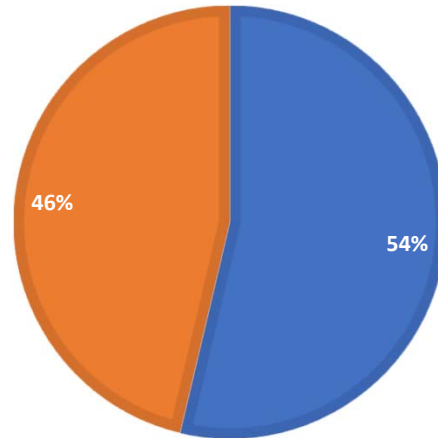

**23RD ANNUAL ANGEL TREE CHRISTMAS PARTY  
GATEWAY CHURCH OF THE NAZARENE - MURRIETA - DEC 16TH, 2023  
DISTRIBUTION BY AGE GROUP**

**23RD ANNUAL ANGEL TREE CHRISTMAS PARTY  
GATEWAY CHURCH OF THE NAZARENE - MURRIETA - DEC 16TH, 2023  
TOTAL ETHNIC DISTRIBUTION**

- Hispanic
- Caucasian
- African American
- Native American

23RD ANNUAL ANGEL TREE CHRISTMAS PARTY  
GATEWAY CHURCH OF THE NAZARENE - MURRIETA - DEC 16TH, 2023  
GENDER DISTRIBUTION

- Boys
- Girls

23RD ANNUAL ANGEL TREE CHRISTMAS PARTY  
GATEWAY CHURCH OF THE NAZARENE - MURRIETA - DEC 16TH, 2023  
DISTRIBUTION BY DISTRICT OF RESIDENCE