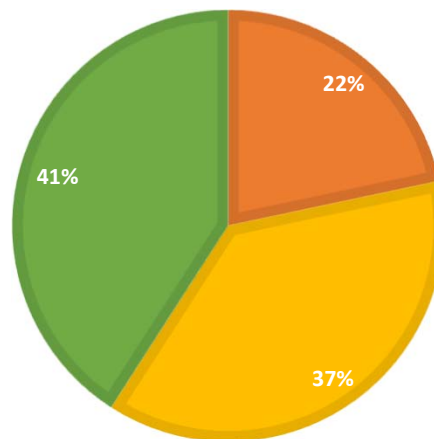

**23RD ANNUAL ANGEL TREE CHRISTMAS PARTY  
GATEWAY CHURCH OF THE NAZARENE - MURRIETA - DEC 16TH, 2023  
DISTRIBUTION BY AGE GROUP**

**23RD ANNUAL ANGEL TREE CHRISTMAS PARTY  
GATEWAY CHURCH OF THE NAZARENE - MURRIETA - DEC 16TH, 2023  
TOTAL ETHNIC DISTRIBUTION**

- Hispanic
- Caucasian
- African American
- Native American

23RD ANNUAL ANGEL TREE CHRISTMAS PARTY  
GATEWAY CHURCH OF THE NAZARENE - MURRIETA - DEC 16TH, 2023  
GENDER DISTRIBUTION

- Boys
- Girls

23RD ANNUAL ANGEL TREE CHRISTMAS PARTY  
GATEWAY CHURCH OF THE NAZARENE - MURRIETA - DEC 16TH, 2023  
DISTRIBUTION BY DISTRICT OF RESIDENCE