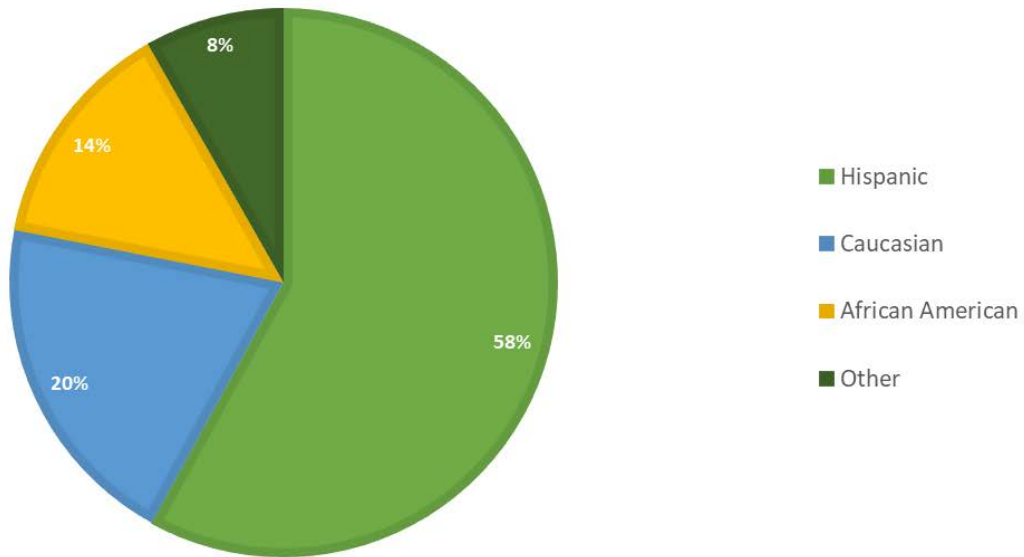

22ND ANNUAL ANGEL TREE CHRISTMAS PARTY
ELKS LODGE #2591 - WILDOMAR - DEC 11TH, 2022
GENDER DISTRIBUTION

22ND ANNUAL ANGEL TREE CHRISTMAS PARTY
ELKS LODGE #2591 - WILDOMAR - DEC 11TH, 2022
TOTAL ETHNIC DISTRIBUTION

**22ND ANNUAL ANGEL TREE CHRISTMAS PARTY
ELKS LODGE #2591 - WILDOMAR - DEC 11TH, 2022
DISTRIBUTION BY AGE GROUP**

**22ND ANNUAL ANGEL TREE CHRISTMAS PARTY
ELKS LODGE #2591 - WILDOMAR - DEC 11TH, 2022
DISTRIBUTION BY CITY OF RESIDENCE**