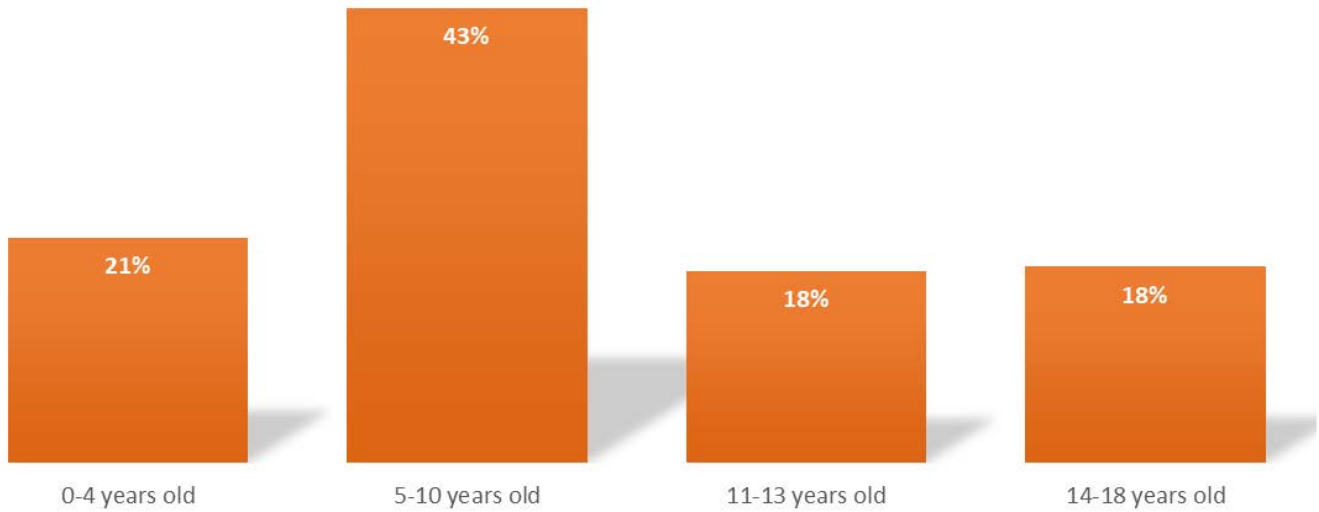

22ND ANNUAL ANGEL TREE CHRISTMAS PARTY
ELKS LODGE #2591 - WILDOMAR - DEC 11TH, 2022
GENDER DISTRIBUTION

22ND ANNUAL ANGEL TREE CHRISTMAS PARTY
ELKS LODGE #2591 - WILDOMAR - DEC 11TH, 2022
TOTAL ETHNIC DISTRIBUTION

**22ND ANNUAL ANGEL TREE CHRISTMAS PARTY
ELKS LODGE #2591 - WILDOMAR - DEC 11TH, 2022
DISTRIBUTION BY AGE GROUP**

**22ND ANNUAL ANGEL TREE CHRISTMAS PARTY
ELKS LODGE #2591 - WILDOMAR - DEC 11TH, 2022
DISTRIBUTION BY CITY OF RESIDENCE**