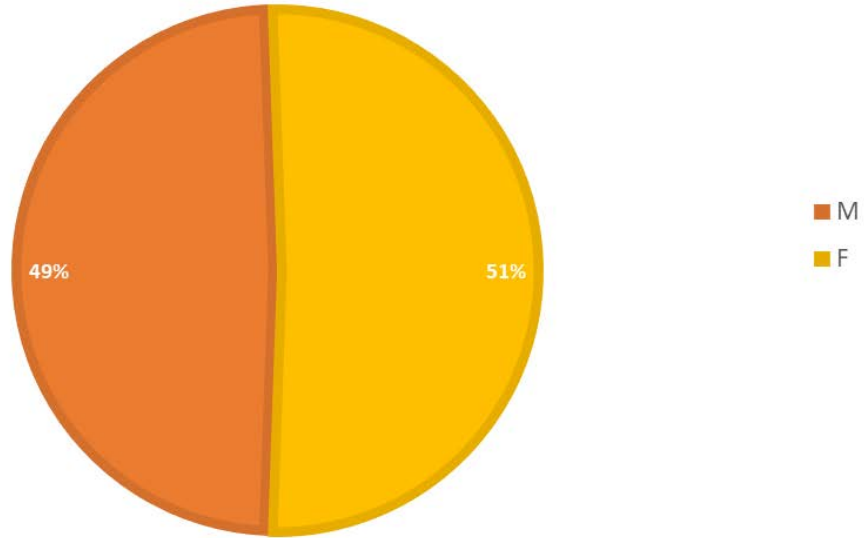

22ND ANNUAL ANGEL TREE CHRISTMAS PARTY
ELKS LODGE #2591 - WILDOMAR - DEC 11TH, 2022
GENDER DISTRIBUTION

22ND ANNUAL ANGEL TREE CHRISTMAS PARTY
ELKS LODGE #2591 - WILDOMAR - DEC 11TH, 2022
TOTAL ETHNIC DISTRIBUTION

**22ND ANNUAL ANGEL TREE CHRISTMAS PARTY
ELKS LODGE #2591 - WILDOMAR - DEC 11TH, 2022
DISTRIBUTION BY AGE GROUP**

**22ND ANNUAL ANGEL TREE CHRISTMAS PARTY
ELKS LODGE #2591 - WILDOMAR - DEC 11TH, 2022
DISTRIBUTION BY CITY OF RESIDENCE**