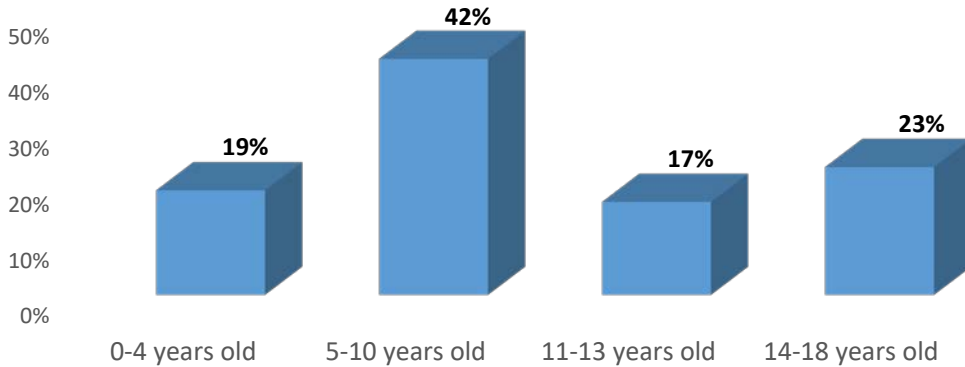

21ST ANNUAL ANGEL TREE CHRISTMAS PARTY  
ELKS LODGE #2591 - WILDOMAR - DEC 12TH, 2021  
DISTRIBUTION BY AGE GROUP

21ST ANNUAL ANGEL TREE CHRISTMAS PARTY  
ELKS LODGE #2591 - WILDOMAR - DEC 12TH, 2021  
TOTAL ETHNIC DISTRIBUTION

21ST ANNUAL ANGEL TREE CHRISTMAS PARTY  
ELKS LODGE #2591 - WILDOMAR - DEC 12TH, 2021  
GENDER DISTRIBUTION