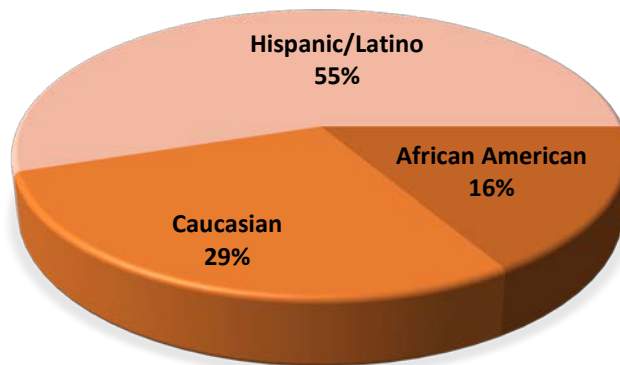

21ST ANNUAL ANGEL TREE CHRISTMAS PARTY  
ELKS LODGE #2591 - WILDOMAR - DEC 12TH, 2021  
DISTRIBUTION BY AGE GROUP

21ST ANNUAL ANGEL TREE CHRISTMAS PARTY  
ELKS LODGE #2591 - WILDOMAR - DEC 12TH, 2021  
TOTAL ETHNIC DISTRIBUTION

21ST ANNUAL ANGEL TREE CHRISTMAS PARTY  
ELKS LODGE #2591 - WILDOMAR - DEC 12TH, 2021  
GENDER DISTRIBUTION