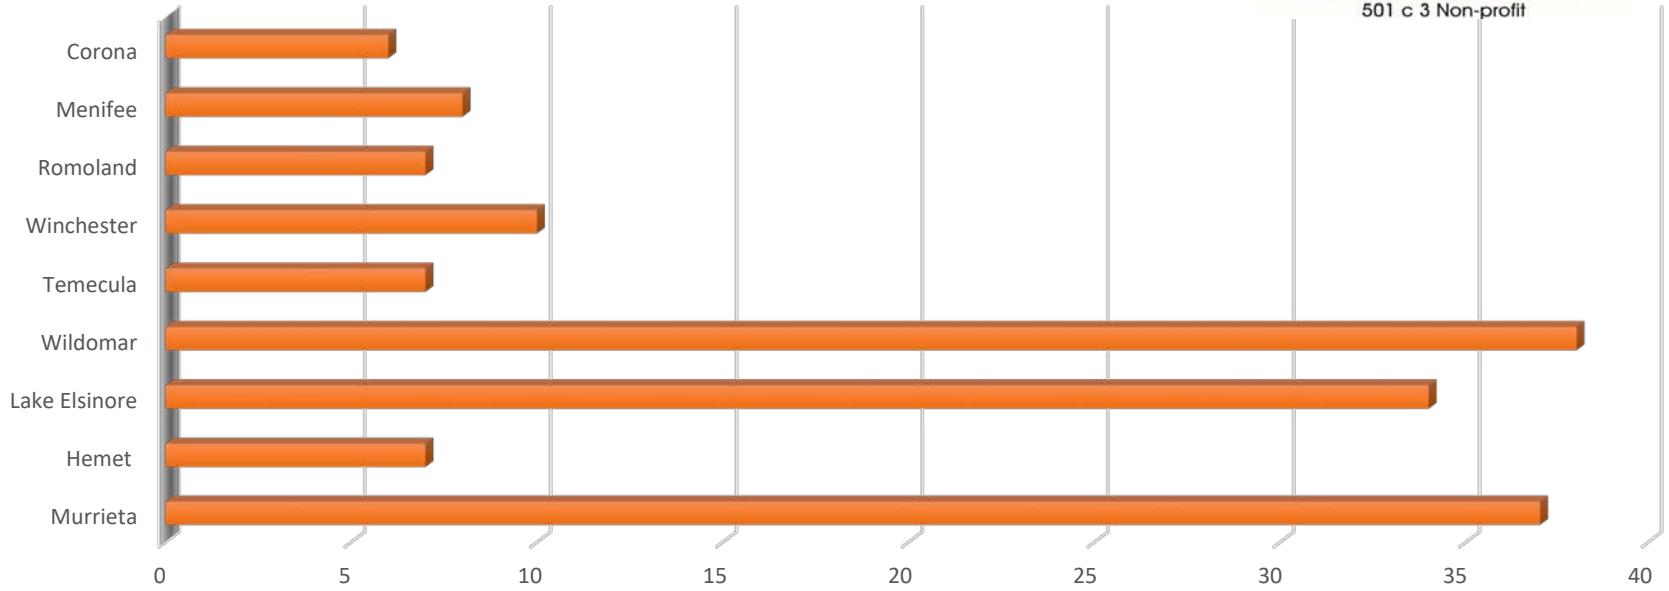

19th Annual Angel Tree Christmas Party  
Elks Lodge #2591 - Wildomar- December 8, 2019

Distribution by Age Group

Age	%
0-4 years old	15%
5-10 years old	44%
11-13 years old	21%
14-18 years old	19%
<b>Grand Total</b>	<b>100%</b>

**19th Annual Angel Tree Christmas Party**  
**Elks Lodge #2591 - Wildomar- December 8, 2019**  
**Distribution by City of Residence**

Residential City	%
Murrieta	24%
Hemet	5%
Lake Elsinore	22%
Wildomar	25%
Temecula	5%
Winchester	6%
Romoland	5%
Menifee	5%
Corona	4%
<b>Grand Total</b>	<b>100%</b>

19TH ANNUAL ANGEL TREE CHRISTMAS PARTY  
ELKS LODGE #2591 - WILDOMAR- DECEMBER 8, 2019  
TOTAL GENDER DISTRIBUTION

19TH ANNUAL ANGEL TREE CHRISTMAS PARTY  
ELKS LODGE #2591 - WILDOMAR- DECEMBER 8, 2019  
TOTAL ETHNIC DISTRIBUTION