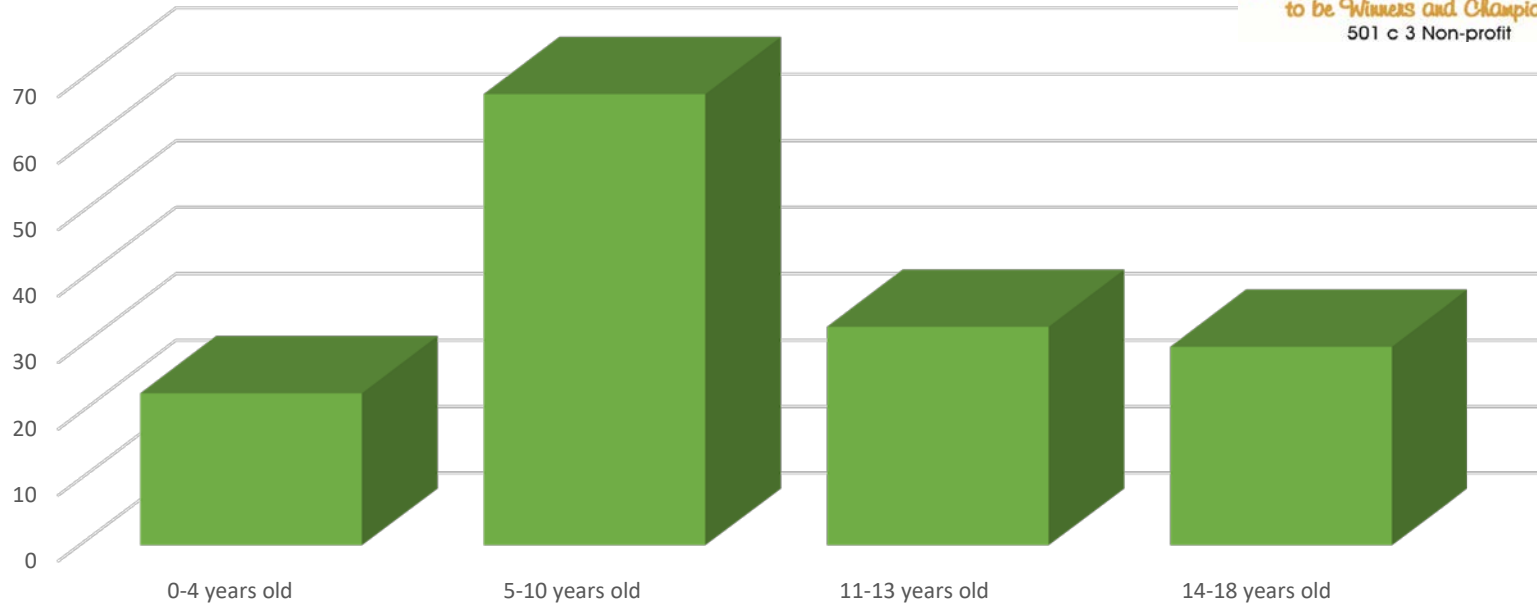

19th Annual Angel Tree Christmas Party  
Elks Lodge #2591 - Wildomar- December 8, 2019

Distribution by Age Group

Age	%
0-4 years old	15%
5-10 years old	44%
11-13 years old	21%
14-18 years old	19%
<b>Grand Total</b>	<b>100%</b>

**19th Annual Angel Tree Christmas Party**  
**Elks Lodge #2591 - Wildomar- December 8, 2019**  
**Distribution by City of Residence**

Residential City	%
Murrieta	24%
Hemet	5%
Lake Elsinore	22%
Wildomar	25%
Temecula	5%
Winchester	6%
Romoland	5%
Menifee	5%
Corona	4%
<b>Grand Total</b>	<b>100%</b>