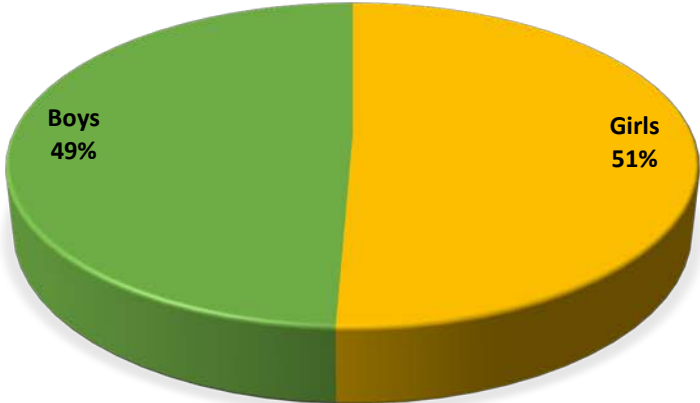

19th Annual Angel Tree Christmas Party  
Elks Lodge #2591 - Wildomar- December 8, 2019

Distribution by Age Group

Age	%
0-4 years old	15%
5-10 years old	44%
11-13 years old	21%
14-18 years old	19%
<b>Grand Total</b>	<b>100%</b>

**19th Annual Angel Tree Christmas Party**  
**Elks Lodge #2591 - Wildomar- December 8, 2019**  
**Distribution by City of Residence**

Residential City	%
Murrieta	24%
Hemet	5%
Lake Elsinore	22%
Wildomar	25%
Temecula	5%
Winchester	6%
Romoland	5%
Menifee	5%
Corona	4%
<b>Grand Total</b>	<b>100%</b>

19TH ANNUAL ANGEL TREE CHRISTMAS PARTY  
ELKS LODGE #2591 - WILDOMAR- DECEMBER 8, 2019  
TOTAL GENDER DISTRIBUTION

19TH ANNUAL ANGEL TREE CHRISTMAS PARTY  
ELKS LODGE #2591 - WILDOMAR- DECEMBER 8, 2019  
TOTAL ETHNIC DISTRIBUTION